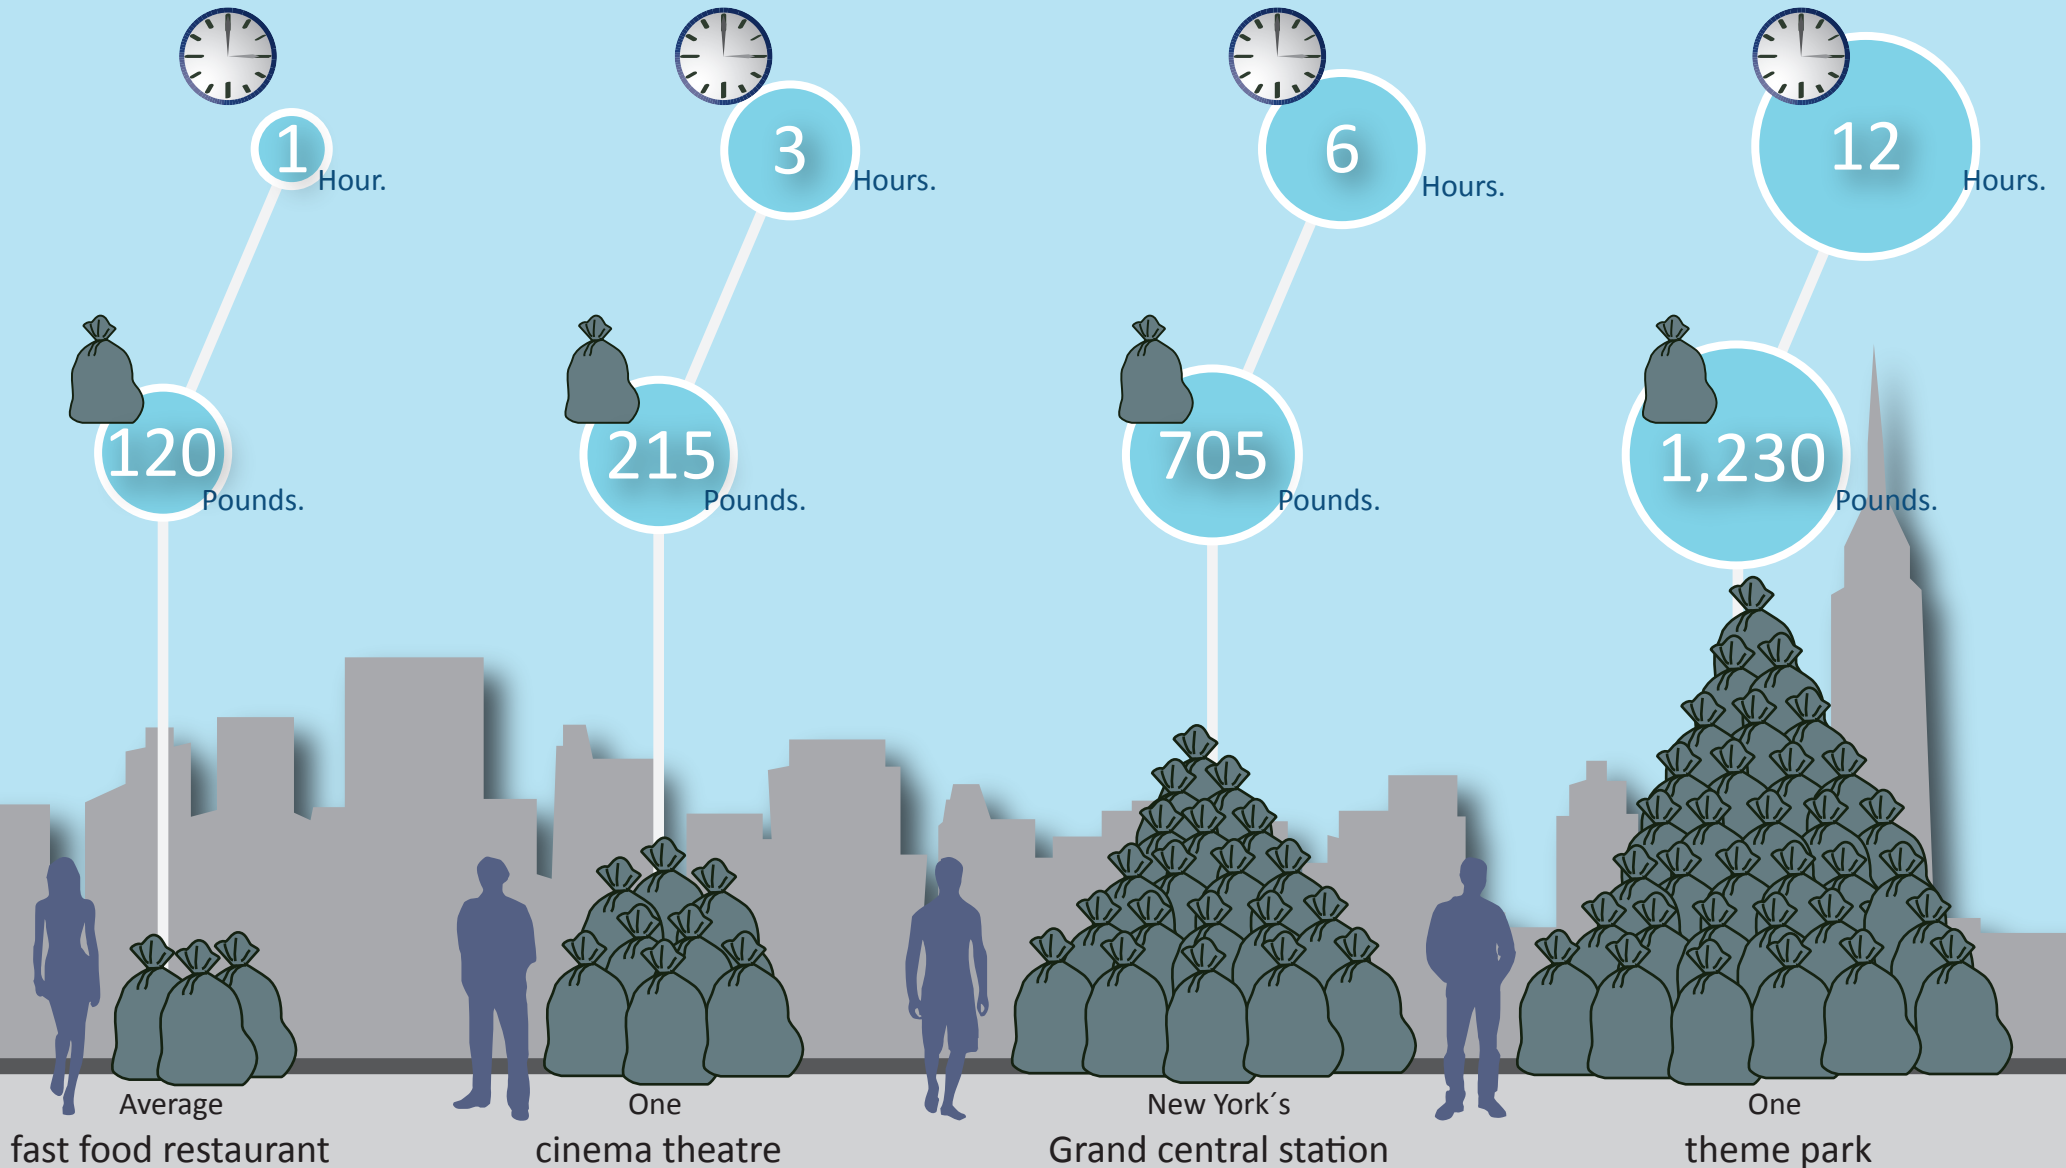

What is your contribution?

Knowing your business

Only **37%** of the waste generated in the U.S is recycled

Data source: <http://www.thegoodhuman.com>